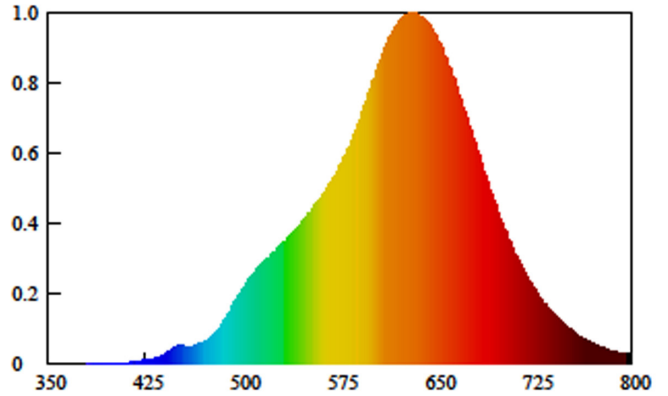

* CRI & R9 shown @ 3200K

Custom Finishes Available

SPECTRORADIOMETRIC CHARTS

6500K

2200K

CRI Charts

6500K

2200K