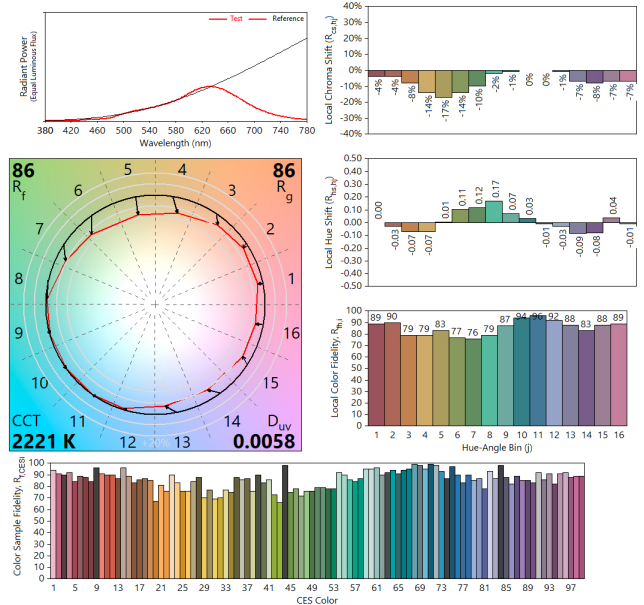

Tunable CCT	6500K - 2200K
Lumens	1200lm
Beam Angle	24°, 36°, 60°
CRI / R9 (Max.)	97/98*
Wattage	18W
Input Voltage	120VAC
Dimming	Wireless
Power Factor	>0.9
Max. Ambient Tc	35°

SunLight2 is an Architectural-Grade LED bulb optimized for an eye healthy lighting experience with no flicker. Its high CRI, full spectrum light provides exceptional color accuracy using patented LED technology. Wireless color tuning control let's you dial in the perfect illumination for any architectural lighting application.

MODEL NUMBER	INPUT VOLTAGE	Tunable CCT	LUMENS	BEAM ANGLE	*CASE FINISHES
PAR38A18W6522KWZCT24*	120VAC	@ 2200K	900lm	24°	S(Silver), W (White), B(Black)
		@ 6500K	1200lm		
PAR38A18W6522KWZCT36*	120VAC	@ 2200K	900lm	36°	
		@ 6500K	1200lm		
PAR38A18W6522KWZCT60*	120VAC	@ 2200K	900lm	60°	
		@ 6500K	1200lm		

* CRI & R9 shown @ 3200K

Custom Finishes Available

SPECTRORADIOMETRIC CHARTS

6500K

2200K

CRI Charts

6500K

2200K

TM30 TEST

6500K

2200K

DIMMING CURVE

MECHANICAL SPECIFICATIONS

PAR38