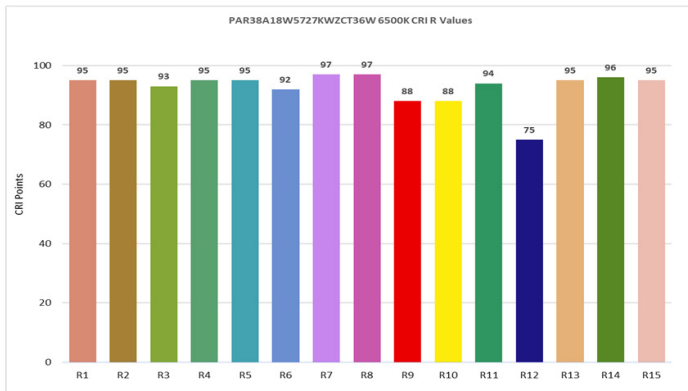

* CRI & R9 shown @ 3200K

Custom Finishes Available

SPECTRORADIOMETRIC CHARTS

6500K

2200K

CRI Charts

6500K

2200K

TM30 TEST

6500K

2200K

DIMMING CURVE

MECHANICAL SPECIFICATIONS

PAR38