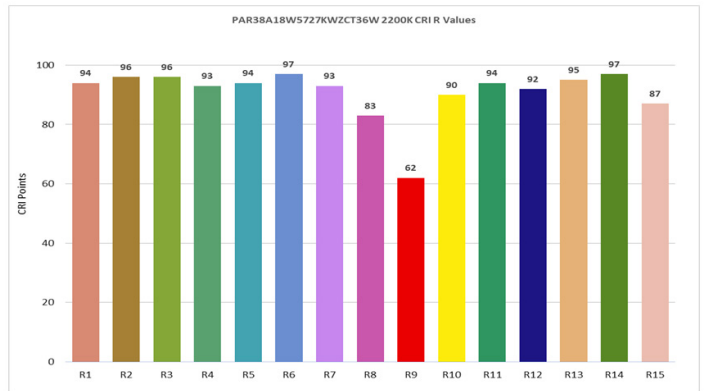

* CRI & R9 shown @ 3200K

Custom Finishes Available

SPECTRORADIOMETRIC CHARTS

6500K

2200K

CRI Charts

6500K

2200K