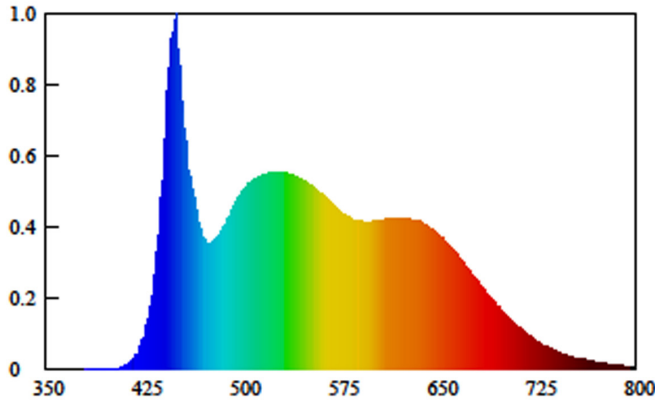

* CRI & R9 shown @ 3200K

Custom Finishes Available

SPECTRORADIOMETRIC CHARTS

6500K

2200K

CRI Charts

6500K

2200K