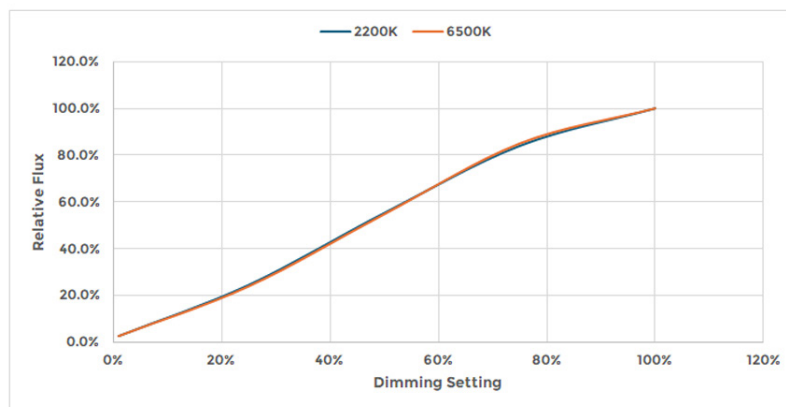

DIMMING CURVE