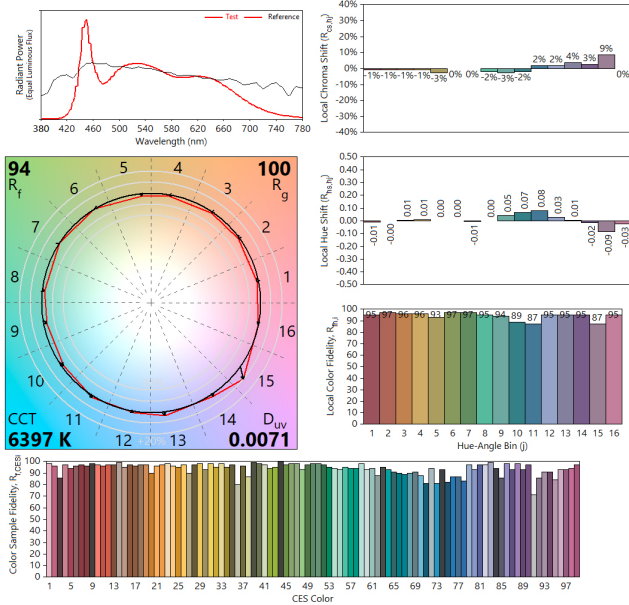

Tunable CCT	6500K - 2200K
Lumens	1200lm
Beam Angle	24°, 36°, 60°
CRI / R9 (Max.)	97/98*
Wattage	18W
Input Voltage	120VAC
Dimming	Wireless
Power Factor	>0.9
Max. Ambient Tc	35°

SunLight2 is an Architectural-Grade LED bulb optimized for an eye healthy lighting experience with no flicker. Its high CRI, full spectrum light provides exceptional color accuracy using patented LED technology. Wireless color tuning control let's you dial in the perfect illumination for any architectural lighting application.

MODEL NUMBER	INPUT VOLTAGE	Tunable CCT	LUMENS	BEAM ANGLE	*CASE FINISHES
PAR38A18W6522KWZCT24*	120VAC	@ 2200K	900lm	24°	S(Silver), W (White), B(Black)
		@ 6500K	1200lm		
PAR38A18W6522KWZCT36*	120VAC	@ 2200K	900lm	36°	
		@ 6500K	1200lm		
PAR38A18W6522KWZCT60*	120VAC	@ 2200K	900lm	60°	
		@ 6500K	1200lm		

* CRI & R9 shown @ 3200K

Custom Finishes Available

SPECTRORADIOMETRIC CHARTS

6500K

2200K

CRI Charts

6500K

2200K

TM30 TEST

6500K

2200K

DIMMING CURVE

MECHANICAL SPECIFICATIONS

PAR38