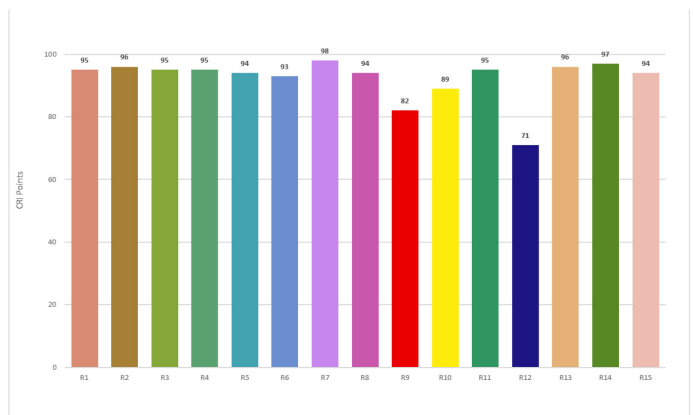

\*\* CRI & R9 shown @ 3200K

Custom Finishes Available

**SPECTRORADIOMETRIC CHARTS**

**6500K**

**2200K**

**CRI Charts**

**6500K**

**2200K**

TM30 TEST

6500K

2200K

DIMMING CURVE

Flux vs Dimming

MECHANICAL SPECIFICATIONS

PAR38