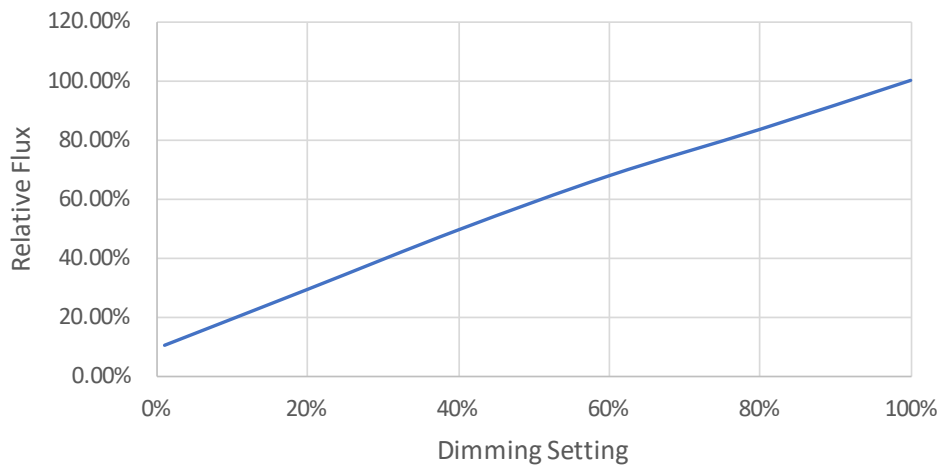

\*\* CRI & R9 shown @ 3200K

Custom Finishes Available

**SPECTRORADIOMETRIC CHARTS**

**6500K**

**2200K**

**CRI Charts**

**6500K**

**2200K**

TM30 TEST

6500K

2200K

DIMMING CURVE

Flux vs Dimming

MECHANICAL SPECIFICATIONS

PAR38