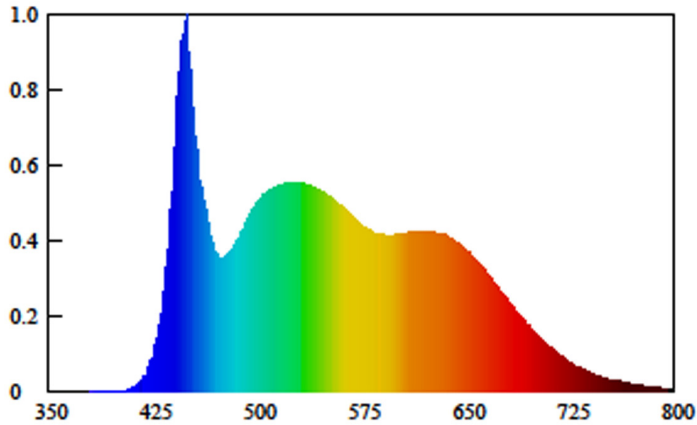

### MODEL SPECIFICATIONS

MODEL NUMBER	INPUT VOLTAGE	Tunable CCT	LUMENS	BEAM ANGLE	*CASE FINISHES
PAR38A18W6522KBTWCT24*	120VAC	@ 2200K	900lm	24°	S(Silver), W (White), B(Black)
		@ 6500K	1200lm		
PAR38A18W6522KBTWCT36*	120VAC	@ 2200K	900lm	36°	
		@ 6500K	1200lm		
PAR38A18W6522KBTWCT60*	120VAC	@ 2200K	900lm	60°	
		@ 6500K	1200lm		

\*\* CRI & R9 shown @ 3200K

Custom Finishes Available

**SPECTRORADIOMETRIC CHARTS**

**6500K**

**2200K**

**CRI Charts**

**6500K**

**2200K**