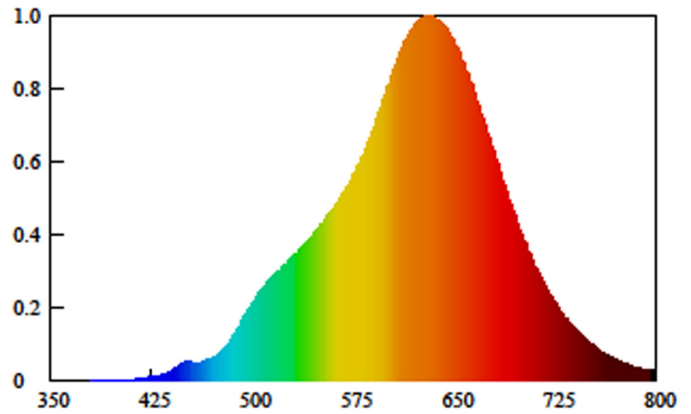

### MODEL SPECIFICATIONS

MODEL NUMBER	INPUT VOLTAGE	Tunable CCT	LUMENS	BEAM ANGLE	*CASE FINISHES
PAR38A18W6522KBTWCT24*	120VAC	@ 2200K	900lm	24°	S(Silver), W (White), B(Black)
		@ 6500K	1200lm		
PAR38A18W6522KBTWCT36*	120VAC	@ 2200K	900lm	36°	
		@ 6500K	1200lm		
PAR38A18W6522KBTWCT60*	120VAC	@ 2200K	900lm	60°	
		@ 6500K	1200lm		

\*\* CRI & R9 shown @ 3200K

Custom Finishes Available

**SPECTRORADIOMETRIC CHARTS**

**6500K**

**2200K**

**CRI Charts**

**6500K**

**2200K**