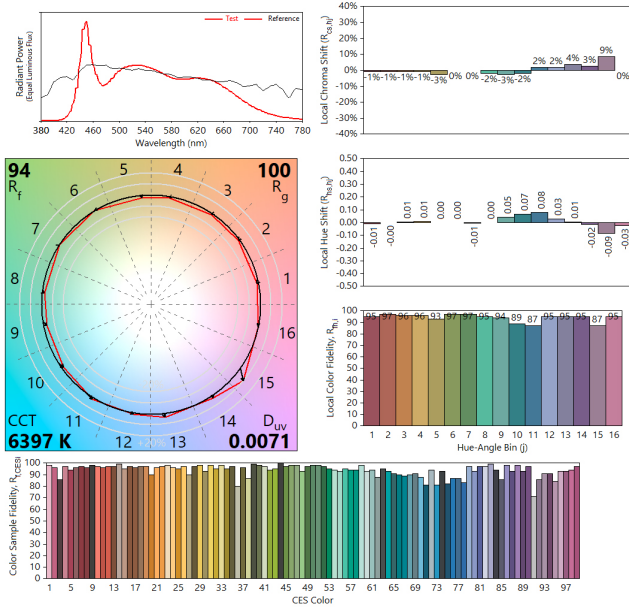

Tunable CCT	6500K - 2200K
Lumens	1200lm
Beam Angle	24°, 36°, 60°
CRI / R9 (Max.)	97/98*
Wattage	18W
Input Voltage	120VAC
Dimming	Wireless
Power Factor	>0.9
Max. Ambient Tc	35°

SunLight2 is an Architectural-Grade LED bulb optimized for an eye healthy lighting experience with no flicker. Its high CRI, full spectrum light provides exceptional color accuracy using patented LED technology. Wireless color tuning control let's you dial in the perfect illumination for any architectural lighting application.

### MODEL SPECIFICATIONS

MODEL NUMBER	INPUT VOLTAGE	Tunable CCT	LUMENS	BEAM ANGLE	*CASE FINISHES
PAR38A18W6522KBTWCT24*	120VAC	@ 2200K	900lm	24°	S(Silver), W (White), B(Black)
		@ 6500K	1200lm		
PAR38A18W6522KBTWCT36*	120VAC	@ 2200K	900lm	36°	
		@ 6500K	1200lm		
PAR38A18W6522KBTWCT60*	120VAC	@ 2200K	900lm	60°	
		@ 6500K	1200lm		

\*\* CRI & R9 shown @ 3200K

Custom Finishes Available

**SPECTRORADIOMETRIC CHARTS**

**6500K**

**2200K**

**CRI Charts**

**6500K**

**2200K**

TM30 TEST

6500K

2200K

DIMMING CURVE

Flux vs Dimming

MECHANICAL SPECIFICATIONS

PAR38