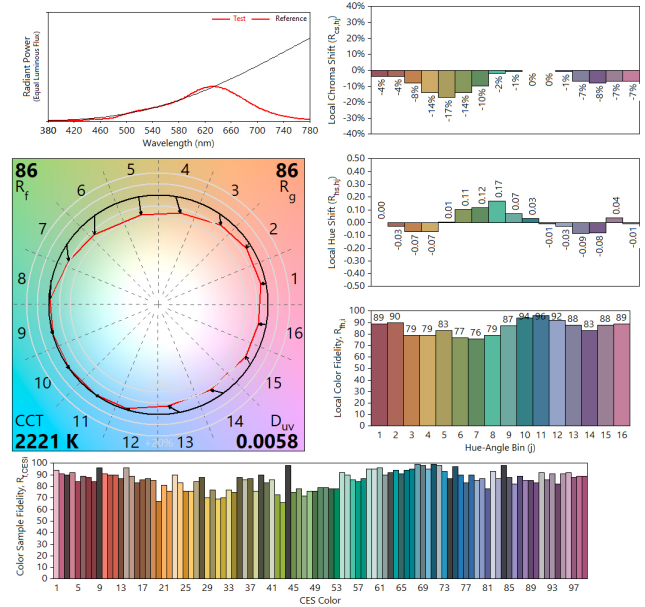

Tunable CCT	6500K - 2200K
Lumens	1200lm
Beam Angle	24°, 36°, 60°
CRI / R9 (Max.)	97/98*
Wattage	18W
Input Voltage	120VAC
Dimming	Wireless
Power Factor	>0.9
Max. Ambient Tc	35°

SunLight2 is an Architectural-Grade LED bulb optimized for an eye healthy lighting experience with no flicker. Its high CRI, full spectrum light provides exceptional color accuracy using patented LED technology. Wireless color tuning control let's you dial in the perfect illumination for any architectural lighting application.

### MODEL SPECIFICATIONS

MODEL NUMBER	INPUT VOLTAGE	Tunable CCT	LUMENS	BEAM ANGLE	*CASE FINISHES
PAR38A18W6522KBTWCT24*	120VAC	@ 2200K	900lm	24°	S(Silver), W (White), B(Black)
		@ 6500K	1200lm		
PAR38A18W6522KBTWCT36*	120VAC	@ 2200K	900lm	36°	
		@ 6500K	1200lm		
PAR38A18W6522KBTWCT60*	120VAC	@ 2200K	900lm	60°	
		@ 6500K	1200lm		

\*\* CRI & R9 shown @ 3200K

Custom Finishes Available

**SPECTRORADIOMETRIC CHARTS**

**6500K**

**2200K**

**CRI Charts**

**6500K**

**2200K**

TM30 TEST

6500K

2200K

DIMMING CURVE

Flux vs Dimming

MECHANICAL SPECIFICATIONS

PAR38