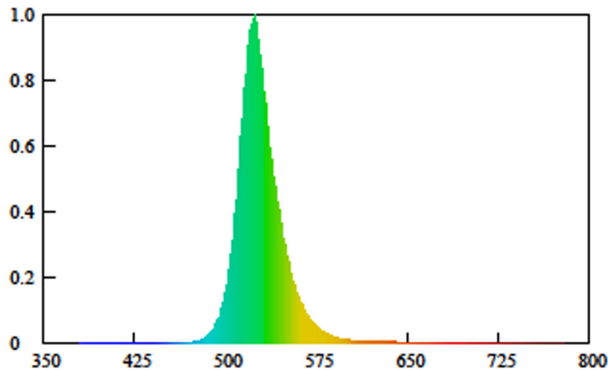

QLUXF50001440LED35RGBTW

Architectural Grade RGBTW Flexible LED Tape

Peak Wavelength	~455nm(CW), ~635nm(WW), ~630nm(Red), ~525nm(Green), ~470nm(Blue),
CRI / R9	90+/60+
Lumens per foot	336lm/ft
LEDs per foot	88 LEDs/ft
Cut Lengths	2.5"(63.5mm)
Watts per foot	7W/ft
Input Voltage	24V DC
Luminous Efficiency	48lm/W
Tape Width	0.5"(12mm)

RoHS

- RGB tunable white LED tape for creating millions of amazing color effects
- Maximum run length 10 meters / 5m per reel
- LM80 Compliant 3535 & 2216 SMD LEDs
- Title 24 Compliant
- Uniform, linear light output
- Consistent color, 1 bin sorted
- High efficacy

MODEL SPECIFICATIONS

Model Number	Input Voltage	lm/m					IP	Lm/m*	W/m*	lm/W*	Reel Length
		Red	Green	Blue	CW 2100K	WW 6500K					
QLUXF50001440LED35RGBTW	24V DC	180 lm/m	670 lm/m	180 lm/m	60 lm/m	80 lm/m	IP20	1104 lm/m	23W/m	48lm/W	5m

Dominant Wavelength Range		
Red	Green	Blue
620-630nm	520-535nm	470-475nm

SPECTRORADIOMETRIC REPORT

6500K

4000K

2100K

RED

GREEN

BLUE