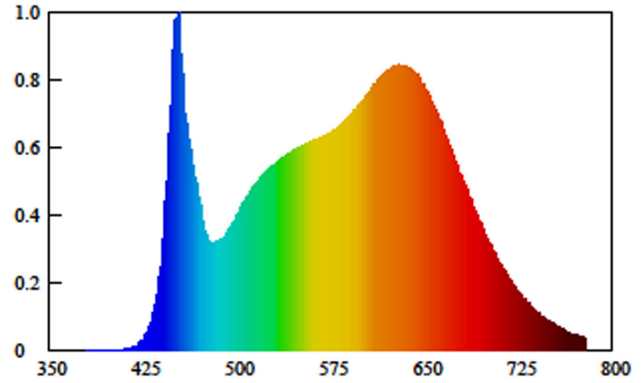

QLUXF50001440LED35RGBTW

Architectural Grade RGBTW Flexible LED Tape

Peak Wavelength	~455nm(CW), ~635nm(WW), ~630nm(Red), ~525nm(Green), ~470nm(Blue),
CRI / R9	90+/60+
Lumens per foot	336lm/ft
LEDs per foot	88 LEDs/ft
Cut Lengths	2.5"(63.5mm)
Watts per foot	7W/ft
Input Voltage	24V DC
Luminous Efficiency	48lm/W
Tape Width	0.5"(12mm)

RoHS

- RGB tunable white LED tape for creating millions of amazing color effects
- Maximum run length 10 meters / 5m per reel
- LM80 Compliant 3535 & 2216 SMD LEDs
- Title 24 Compliant
- Uniform, linear light output
- Consistent color, 1 bin sorted
- High efficacy

MODEL SPECIFICATIONS

Model Number	Input Voltage	lm/m					IP	Lm/m*	W/m*	lm/W*	Reel Length
		Red	Green	Blue	CW 2100K	WW 6500K					
QLUXF50001440LED35RGBTW	24V DC	180 lm/m	670 lm/m	180 lm/m	60 lm/m	80 lm/m	IP20	1104 lm/m	23W/m	48lm/W	5m

Dominant Wavelength Range		
Red	Green	Blue
620-630nm	520-535nm	470-475nm

SPECTRORADIOMETRIC REPORT

6500K

4000K

2100K

RED

GREEN

BLUE