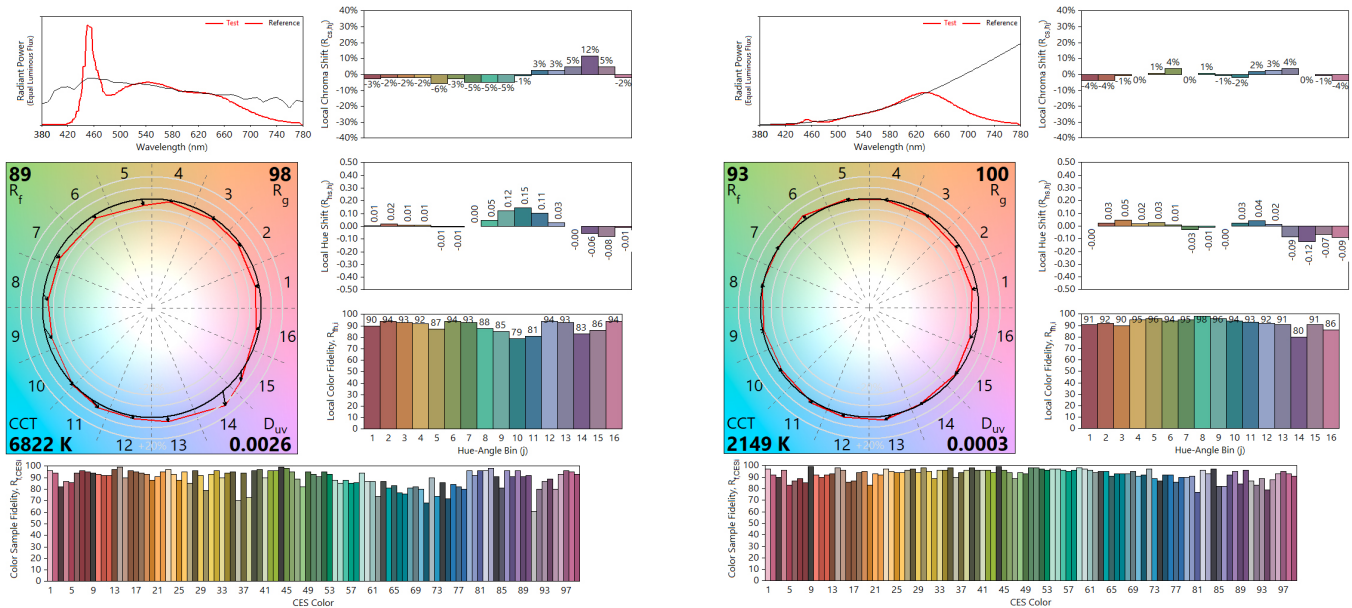

RoHS

- RGB tunable white LED tape for creating millions of amazing color effects
- Maximum run length 10 meters / 5m per reel
- LM80 Compliant 3535 & 2216 SMD LEDs
- Title 24 Compliant
- Uniform, linear light output
- Consistent color, 1 bin sorted
- High efficacy

Dominant Wavelength Range		
Red	Green	Blue
620-630nm	520-535nm	470-475nm

SPECTRORADIOMETRIC REPORT

6500K

4000K

2100K

RED

GREEN

BLUE

CRI CHART

6500K

2100K

TM-30 CHART

6500K

2100K

DIMMING CURVE

RECOMMENDED LTF DRIVER

For tape lengths less than full 5M reel, use appropriate LTF 24V drivers to match tape load power rating under worse scenarios.

288 LEDs per meter: 96 RGB, 96 Cool White (6500K), 96 Warm White (2100K)