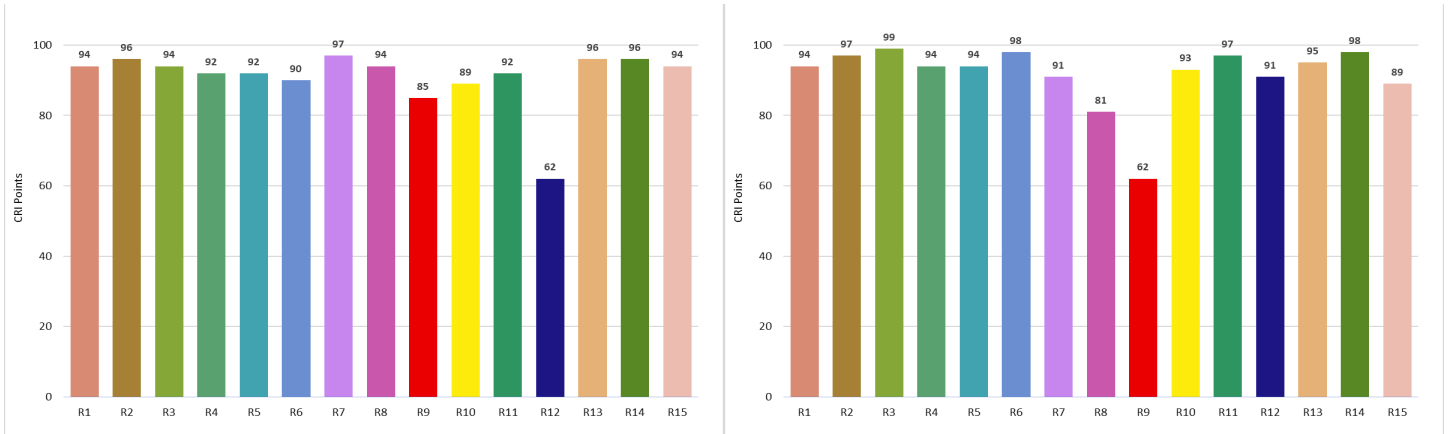

RoHS

- RGB tunable white LED tape for creating millions of amazing color effects
- Maximum run length 10 meters / 5m per reel
- LM80 Compliant 3535 & 2216 SMD LEDs
- Title 24 Compliant
- Uniform, linear light output
- Consistent color, 1 bin sorted
- High efficacy

MODEL SPECIFICATIONS

Model Number	Input Voltage	lm/m					IP	Lm/m*	W/m*	lm/W*	Reel Length
		Red	Green	Blue	CW 2100K	WW 6500K					
QLUXF50001440LED35RGBTW	24V DC	180 lm/m	670 lm/m	180 lm/m	60 lm/m	80 lm/m	IP20	1104 lm/m	23W/m	48lm/W	5m

Dominant Wavelength Range		
Red	Green	Blue
620-630nm	520-535nm	470-475nm

SPECTRORADIOMETRIC REPORT

6500K

4000K

2100K

RED

GREEN

BLUE

CRI CHART

6500K

2100K

TM-30 CHART

6500K

2100K

DIMMING CURVE

RECOMMENDED LTF DRIVER