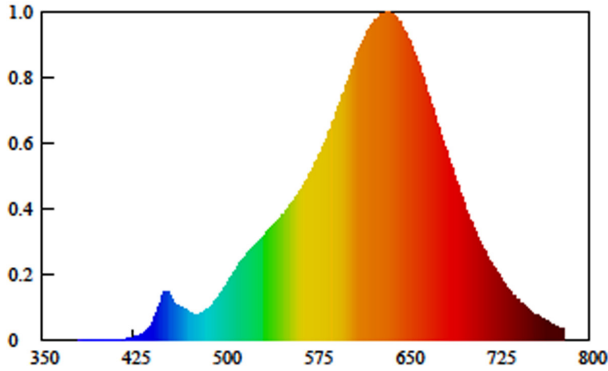

QLUXF50001440LED35RGBTW

Architectural Grade RGBTW Flexible LED Tape

Peak Wavelength	~455nm(CW), ~635nm(WW), ~630nm(Red), ~525nm(Green), ~470nm(Blue),
CRI / R9	90+/60+
Lumens per foot	336lm/ft
LEDs per foot	88 LEDs/ft
Cut Lengths	2.5"(63.5mm)
Watts per foot	7W/ft
Input Voltage	24V DC
Luminous Efficiency	48lm/W
Tape Width	0.5"(12mm)

RoHS

- RGB tunable white LED tape for creating millions of amazing color effects
- Maximum run length 10 meters / 5m per reel
- LM80 Compliant 3535 & 2216 SMD LEDs
- Title 24 Compliant
- Uniform, linear light output
- Consistent color, 1 bin sorted
- High efficacy

MODEL SPECIFICATIONS

Model Number	Input Voltage	lm/m					IP	Lm/m*	W/m*	lm/W*	Reel Length
		Red	Green	Blue	CW 2100K	WW 6500K					
QLUXF50001440LED35RGBTW	24V DC	180 lm/m	670 lm/m	180 lm/m	60 lm/m	80 lm/m	IP20	1104 lm/m	23W/m	48lm/W	5m

Dominant Wavelength Range		
Red	Green	Blue
620-630nm	520-535nm	470-475nm

SPECTRORADIOMETRIC REPORT

6500K

4000K

2100K

RED

GREEN

BLUE