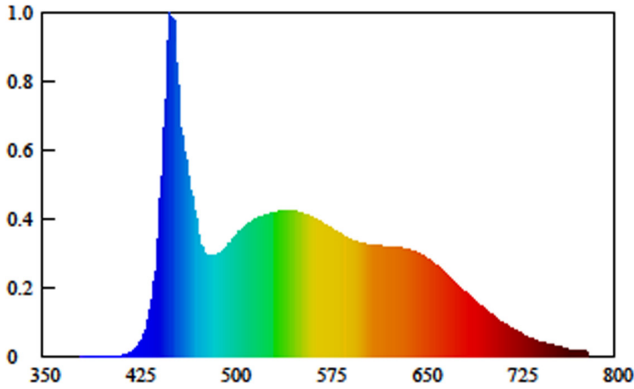

QLUXF50001440LED35RGBTW

Architectural Grade RGBTW Flexible LED Tape

Peak Wavelength	~455nm(CW), ~635nm(WW), ~630nm(Red), ~525nm(Green), ~470nm(Blue),
CRI / R9	90+/60+
Lumens per foot	336lm/ft
LEDs per foot	88 LEDs/ft
Cut Lengths	2.5"(63.5mm)
Watts per foot	7W/ft
Input Voltage	24V DC
Luminous Efficiency	48lm/W
Tape Width	0.5"(12mm)

RoHS

- RGB tunable white LED tape for creating millions of amazing color effects
- Maximum run length 10 meters / 5m per reel
- LM80 Compliant 3535 & 2216 SMD LEDs
- Title 24 Compliant
- Uniform, linear light output
- Consistent color, 1 bin sorted
- High efficacy

MODEL SPECIFICATIONS

Model Number	Input Voltage	lm/m					IP	Lm/m*	W/m*	lm/W*	Reel Length
		Red	Green	Blue	CW 2100K	WW 6500K					
QLUXF50001440LED35RGBTW	24V DC	180 lm/m	670 lm/m	180 lm/m	60 lm/m	80 lm/m	IP20	1104 lm/m	23W/m	48lm/W	5m

Dominant Wavelength Range		
Red	Green	Blue
620-630nm	520-535nm	470-475nm

SPECTRORADIOMETRIC REPORT

6500K

4000K

2100K

RED

GREEN

BLUE