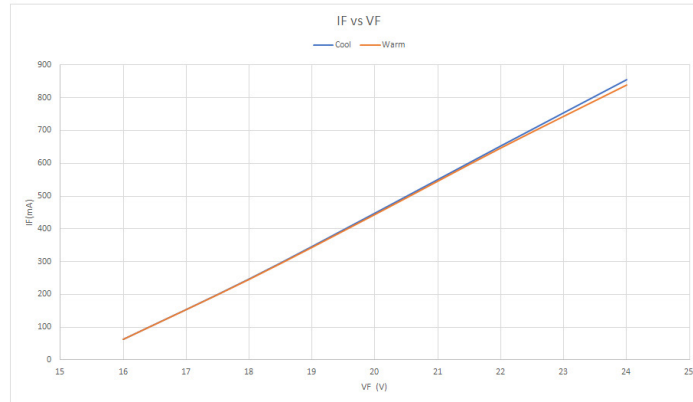

CRI CHART

6500K

2100K

TM-30 CHART

6500K

2100K

DIMMING CURVE

RECOMMENDED LTF DRIVER