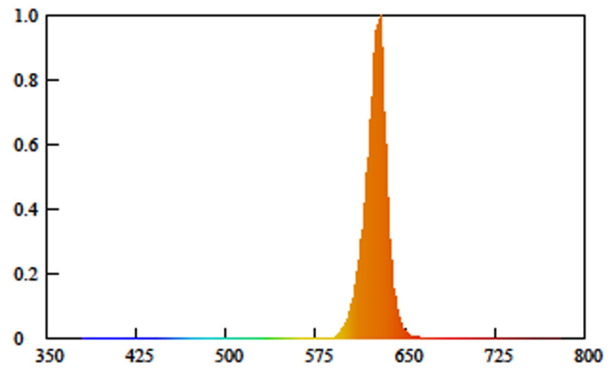

MODEL SPECIFICATIONS

Model Number	Input Voltage	lm/m					IP	Lm/m*	W/m*	lm/W*	Reel Length
		Red	Green	Blue	CW 2100K	WW 6500K					
QLUXF50001440LED35RGBTW	24V DC	180 lm/m	670 lm/m	180 lm/m	60 lm/m	80 lm/m	IP20	1104 lm/m	23W/m	48lm/W	5m

Dominant Wavelength Range		
Red	Green	Blue
620-630nm	520-535nm	470-475nm

SPECTRORADIOMETRIC REPORT

6500K

4000K

2100K

RED

GREEN

BLUE

CRI CHART

6500K

2100K

TM-30 CHART

6500K

2100K

DIMMING CURVE

RECOMMENDED LTF DRIVER