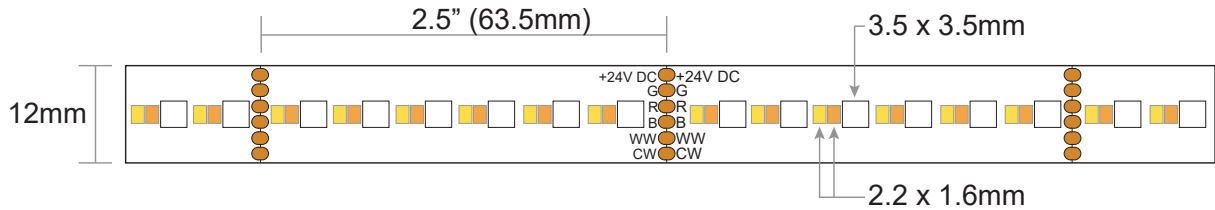

288 LEDs per meter: 96 RGB, 96 Cool White (6500K), 96 Warm White (2100K)